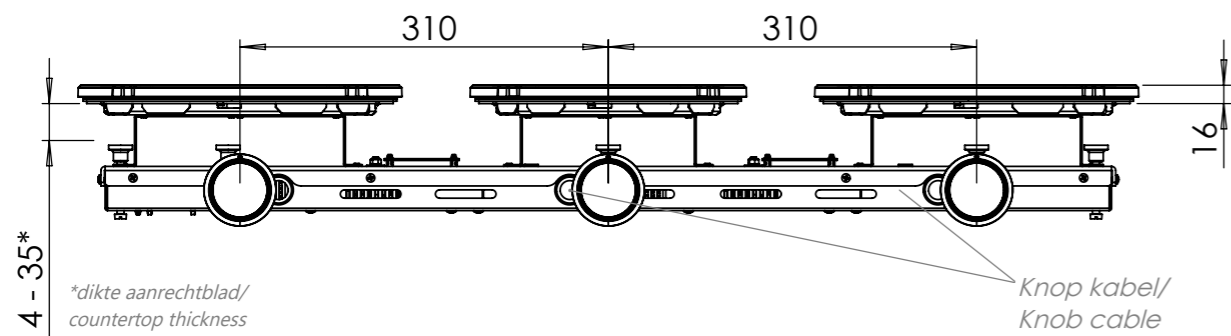

5. **Control knob**
ALUMINUM/GLASS

6. **Cassette**
ALUMINUM

Induction zones

Small zone

SMALL ZONE

NOM. POWER
1400 Watt
MIN. DIAM. PAN
110 mm

MAX. POWER
2100 Watt
MAX. DIAM. PAN
210 mm

Large zone

LARGE ZONE

NOM. POWER
2300 Watt
MIN. DIAM. PAN
110 mm

MAX. POWER
3000 Watt
MAX. DIAM. PAN
250 mm

Control knob

3D-visualization of Top Side knob

3D-visualization Front Side knob

Dimensions control knob

Front view

Top view

Control knob

Technical information

Bovenaanzicht / Top view

Technical information

Onderaanzicht / Bottom view

Vooranzicht / Front view

Zijaanzicht / Side view