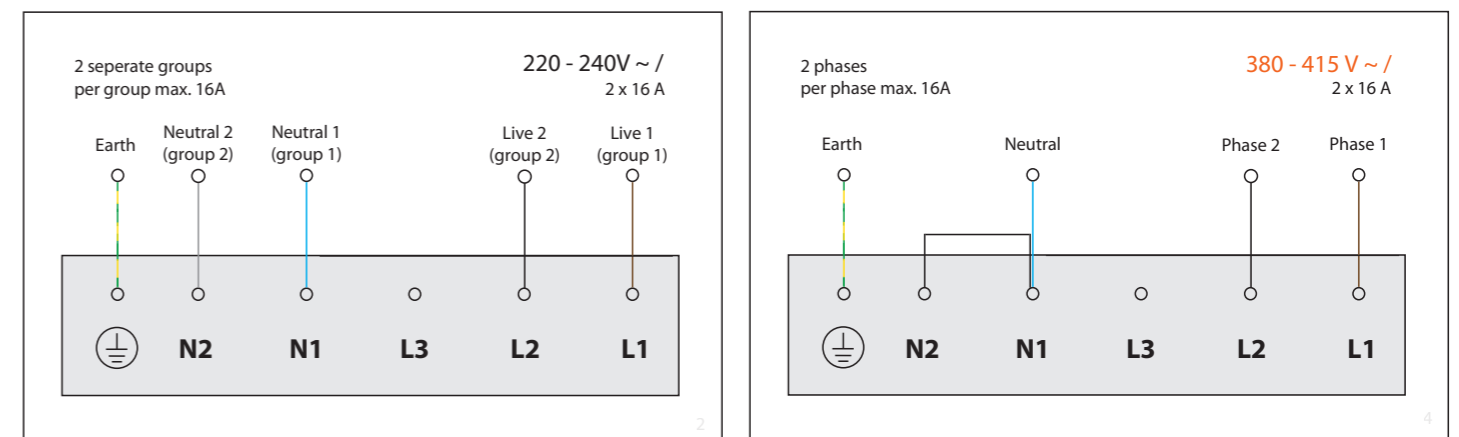

Top view

Control knob

Technical information

Bovenaanzicht / Top view

Technical information

Onderaanzicht / Bottom view

Vooranzicht / Front view

Zijaanzicht / Side view

Hole pattern

Hole pattern
DXF file

Technical information

Model	Colo Front Side
Type zones	2x large zones, 1x small zone
Editions	Black (fully black)
Automatic pan detection	✓
Power levels	0 - 10 + Boost
Nominal voltage 1	220-240 V, 2N~
Nominal voltage 2	380-415 V, 2N~
Maximum power	6680 W
Netto weight	16 kg