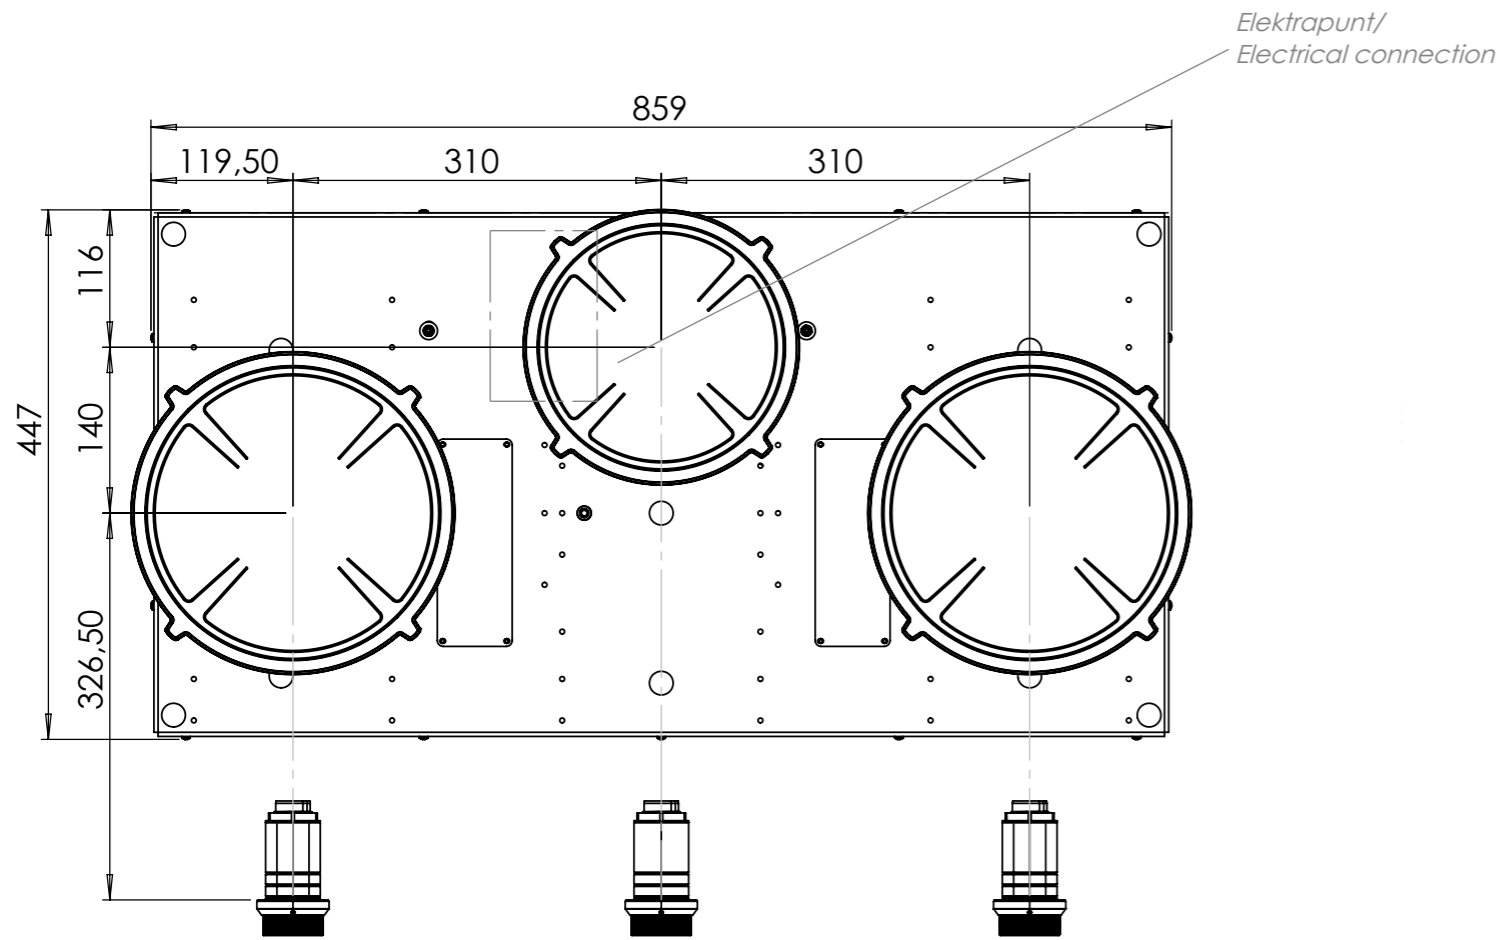

5. **Control knob**
ALUMINUM/GLASS

6. **Cassette**
ALUMINUM

Induction zones

Small zone

SMALL ZONE

NOM. POWER
1400 Watt
MIN. DIAM. PAN
110 mm

MAX. POWER
2100 Watt
MAX. DIAM. PAN
210 mm

Large zone

LARGE ZONE

NOM. POWER
2300 Watt
MIN. DIAM. PAN
110 mm

MAX. POWER
3000 Watt
MAX. DIAM. PAN
250 mm

Control knob

3D-visualization of Top Side knob

3D-visualization Front Side knob

Dimensions control knob

Front view

Top view

Control knob

Technical information

Bovenaanzicht / Top view

Technical information

Onderaanzicht / Bottom view

Vooranzicht / Front view

Zijaanzicht / Side view