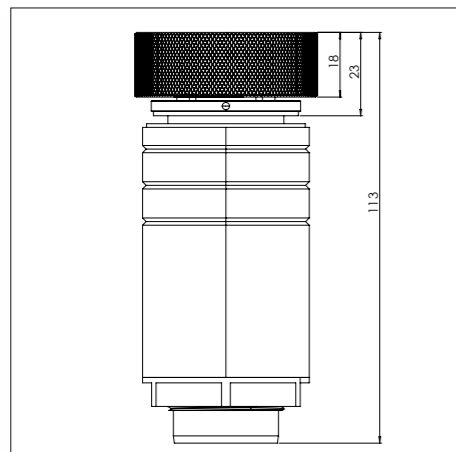

5. **Control knob**
ALUMINUM/GLASS

6. **Cassette**
ALUMINUM

Induction zones

Small zone

SMALL ZONE

NOM. POWER
1400 Watt
MIN. DIAM. PAN
110 mm

MAX. POWER
2100 Watt
MAX. DIAM. PAN
210 mm

Large zone

LARGE ZONE

NOM. POWER
2300 Watt
MIN. DIAM. PAN
110 mm

MAX. POWER
3000 Watt
MAX. DIAM. PAN
250 mm

Control knob

3D-visualization of Top Side knob

3D-visualization Front Side knob

Dimensions control knob

Front view

Top view

Control knob

Technical information

Bovenaanzicht / Top view

Technical information

Onderaanzicht / Bottom view

Vooranzicht / Front view

Zijaanzicht / Side view