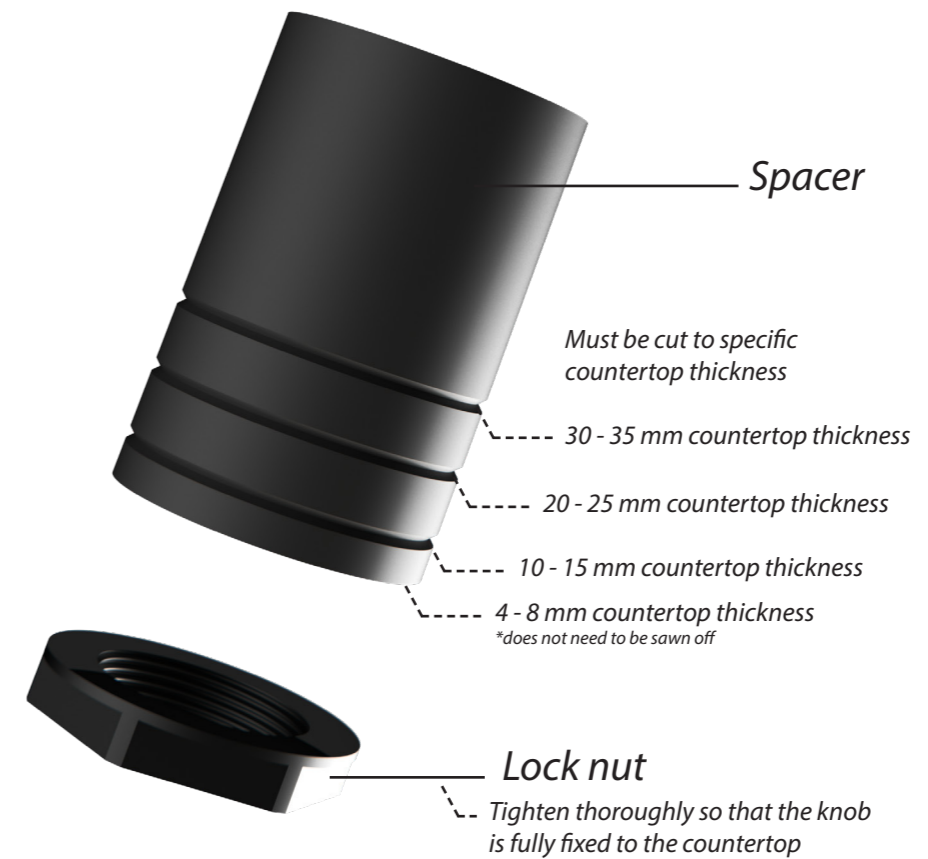

5. **Control knob**
ALUMINUM/GLASS

6. **Cassette**
ALUMINUM

Induction zones

Small zone

SMALL ZONE

NOM. POWER
1400 Watt
MIN. DIAM. PAN
110 mm

MAX. POWER
2100 Watt
MAX. DIAM. PAN
210 mm

Large zone

LARGE ZONE

NOM. POWER
2300 Watt
MIN. DIAM. PAN
110 mm

MAX. POWER
3000 Watt
MAX. DIAM. PAN
250 mm

Control knob

3D-visualization of Top Side knob

3D-visualization Front Side knob

Dimensions control knob

Front view

Top view

Control knob

Technical information

Bovenaanzicht / Top view

Technical information

Onderaanzicht / Bottom view

Vooranzicht / Front view

Zijaanzicht / Side view