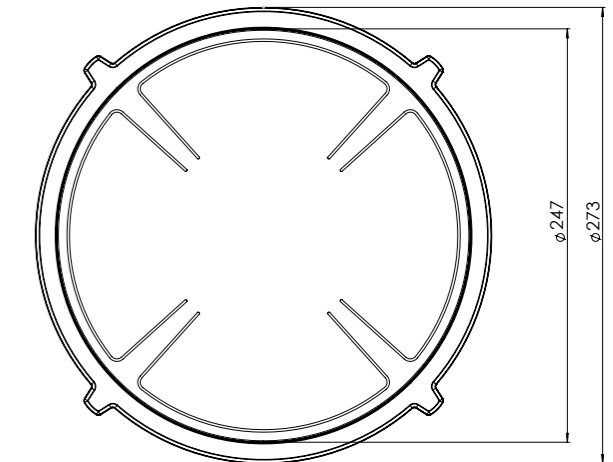

3. **Induction zone small**
PVD COATED ALUMINUM/ CERAMIC GLASS

4. **Induction zone large**
PVD COATED ALUMINUM/ CERAMIC GLASS

5. **Control knob**
ALUMINUM/GLASS

6. **Cassette**
ALUMINUM

Induction zones

Small zone

SMALL ZONE

NOM. POWER
1400 Watt
MIN. DIAM. PAN
110 mm

MAX. POWER
2100 Watt
MAX. DIAM. PAN
210 mm

Large zone

LARGE ZONE

NOM. POWER
2300 Watt
MIN. DIAM. PAN
110 mm

MAX. POWER
3000 Watt
MAX. DIAM. PAN
250 mm

Control knob

3D-visualization of Top Side knob

3D-visualization Front Side knob

Dimensions control knob

Front view

Top view

Control knob

Technical drawing

Bovenaanzicht / Top view

LARGE ZONE

NOM. POWER
2300 Watt
MIN. DIAM. PAN
110 mm

MAX. POWER
3000 Watt
MAX. DIAM. PAN
250 mm

Control knob

3D-visualization of Top Side knob

3D-visualization Front Side knob

Dimensions control knob

Front view