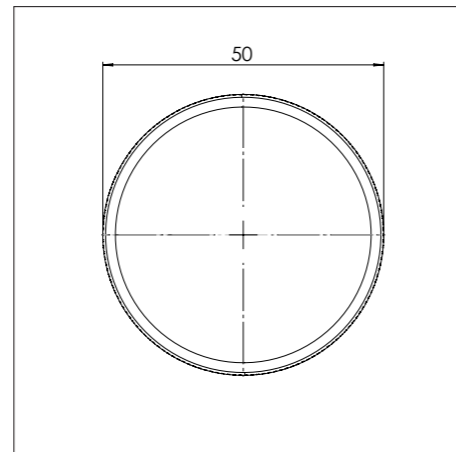

SMALL ZONE

NOM. POWER
1400 Watt
MIN. DIAM. PAN
110 mm

MAX. POWER
2100 Watt
MAX. DIAM. PAN
210 mm

Large zone

LARGE ZONE

NOM. POWER
2300 Watt
MIN. DIAM. PAN
110 mm

MAX. POWER
3000 Watt
MAX. DIAM. PAN
250 mm

Control knob

3D-visualization of Top Side knob

3D-visualization Front Side knob

Dimensions control knob

Front view

Top view

Control knob

Technical drawing

Bovenaanzicht / Top view

Technical drawing

Onderaanzicht / Bottom view

Vooraanzicht / Front view

Zijaanzicht / Side view

Hole pattern

Hole pattern
DXF file

Technical information

Model	Colo Top Side
Type zones	2x large zones, 1x small zone
Editions	Black (fully black)
Automatic pan detection	✓
Power levels	0 - 10 + Boost
Nominal voltage 1	220-240 V, 2N~
Nominal voltage 2	380-415 V, 2N~
Maximum power	6680 W

LARGE ZONE

NOM. POWER
2300 Watt
MIN. DIAM. PAN
110 mm

MAX. POWER
3000 Watt
MAX. DIAM. PAN
250 mm

Control knob

3D-visualization of Top Side knob

3D-visualization Front Side knob

Dimensions control knob

Front view