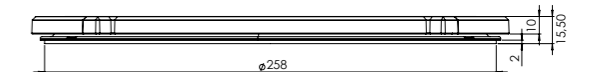

5. **Control knob**
ALUMINUM/GLASS

6. **Cassette**
ALUMINUM

Induction zones

Small zone

SMALL ZONE

NOM. POWER
1400 Watt
MIN. DIAM. PAN
110 mm

MAX. POWER
2100 Watt
MAX. DIAM. PAN
210 mm

Large zone