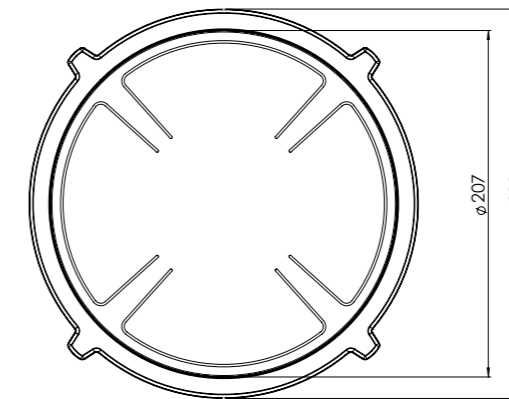

3. **Induction zone small**
PVD COATED ALUMINUM/ CERAMIC GLASS

4. **Induction zone large**
PVD COATED ALUMINUM/ CERAMIC GLASS

5. **Control knob**
ALUMINUM/GLASS

6. **Cassette**
ALUMINUM

Induction zones

Small zone

SMALL ZONE

NOM. POWER
1400 Watt
MIN. DIAM. PAN
110 mm

MAX. POWER
2100 Watt
MAX. DIAM. PAN
210 mm

Large zone

LARGE ZONE

NOM. POWER
2300 Watt
MIN. DIAM. PAN
110 mm

MAX. POWER
3000 Watt
MAX. DIAM. PAN
250 mm

Control knob

3D-visualization of Top Side knob

3D-visualization Front Side knob

Dimensions control knob

Front view

Top view

Control knob

Technical drawing

Bovenaanzicht / Top view

LARGE ZONE

NOM. POWER
2300 Watt
MIN. DIAM. PAN
110 mm

MAX. POWER
3000 Watt
MAX. DIAM. PAN
250 mm

Control knob

3D-visualization of Top Side knob

3D-visualization Front Side knob

Dimensions control knob

Front view