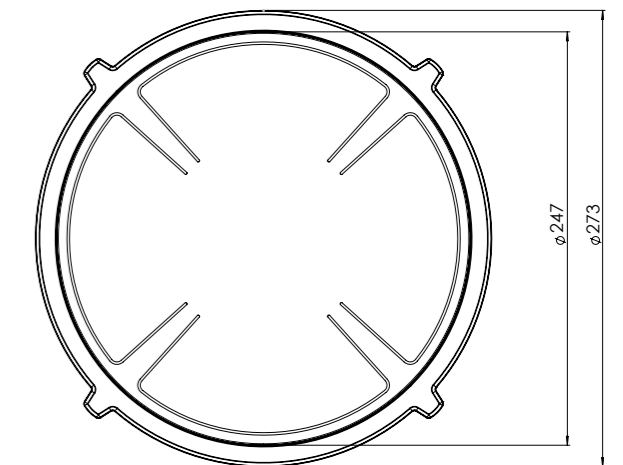

5. **Control knob**
ALUMINUM/GLASS

6. **Cassette**
ALUMINUM

Induction zones

Small zone

SMALL ZONE

NOM. POWER
1400 Watt
MIN. DIAM. PAN
110 mm

MAX. POWER
2100 Watt
MAX. DIAM. PAN
210 mm

Large zone

LARGE ZONE

NOM. POWER
2300 Watt
MIN. DIAM. PAN
110 mm

MAX. POWER
3000 Watt
MAX. DIAM. PAN
250 mm

Control knob

3D-visualization of Top Side knob

3D-visualization Front Side knob

Dimensions control knob

Front view