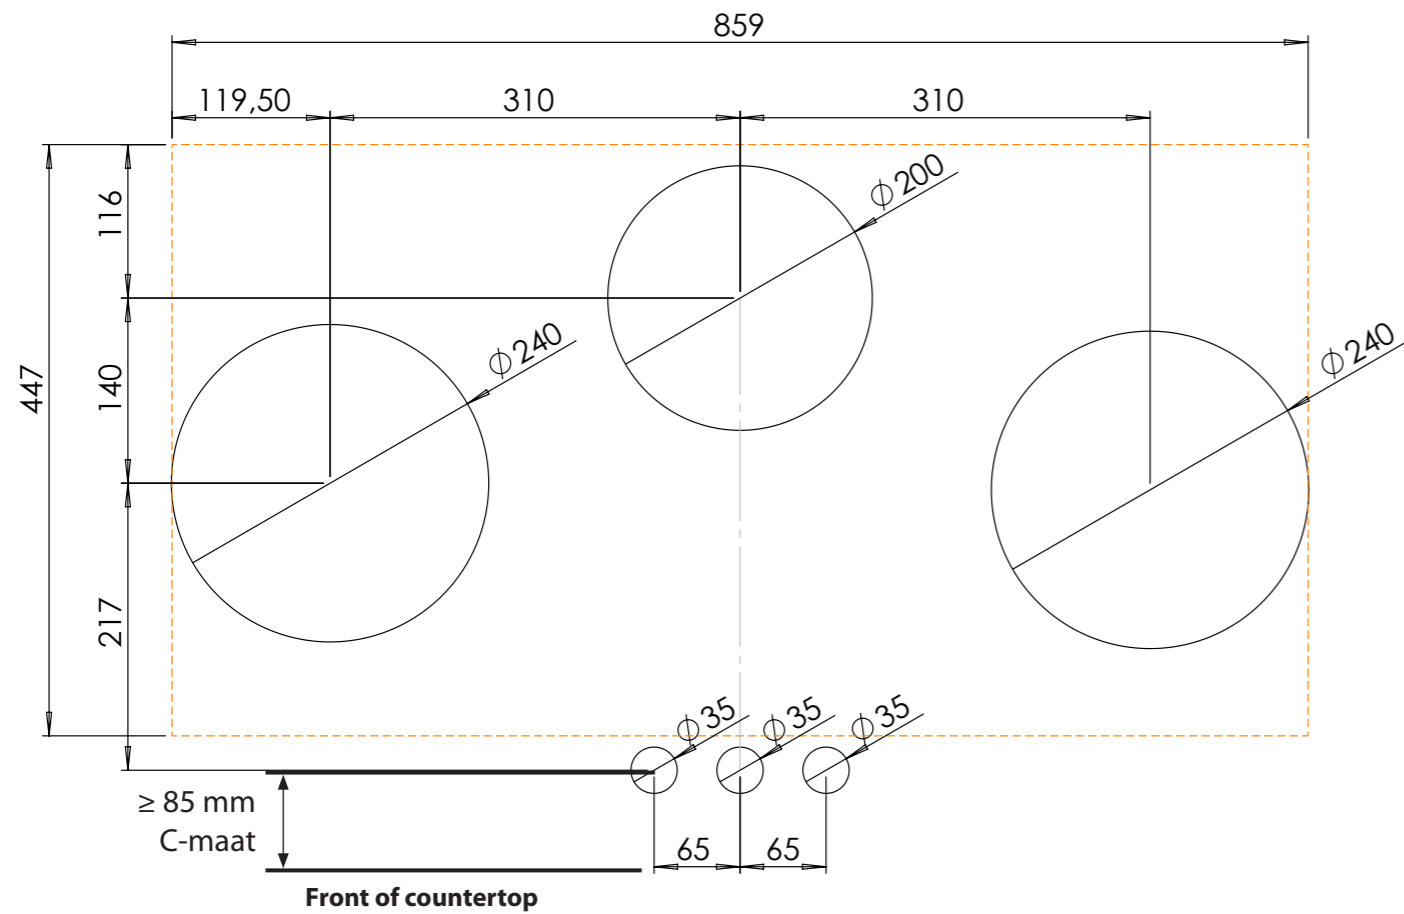

3D-visualization of Top Side knob

3D-visualization Front Side knob

Dimensions control knob

Front view

Top view

Control knob

Technical drawing

Bovenaanzicht / Top view

Technical drawing

Onderaanzicht / Bottom view

Vooraanzicht / Front view

Zijaanzicht / Side view

Hole pattern

Hole pattern
DXF file

Technical information

Model	Colo Top Side
Type zones	2x large zones, 1x small zone
Editions	Black (fully black)
Automatic pan detection	✓
Power levels	0 - 10 + Boost
Nominal voltage 1	220-240 V, 2N~
Nominal voltage 2	380-415 V, 2N~
Maximum power	6680 W

5. **Control knob**
ALUMINUM/GLASS

6. **Cassette**
ALUMINUM

Induction zones

Small zone

SMALL ZONE

NOM. POWER
1400 Watt
MIN. DIAM. PAN
110 mm

MAX. POWER
2100 Watt
MAX. DIAM. PAN
210 mm

Large zone

LARGE ZONE

NOM. POWER
2300 Watt
MIN. DIAM. PAN
110 mm

MAX. POWER
3000 Watt
MAX. DIAM. PAN
250 mm

Control knob

3D-visualization of Top Side knob

3D-visualization Front Side knob

Dimensions control knob

Front view