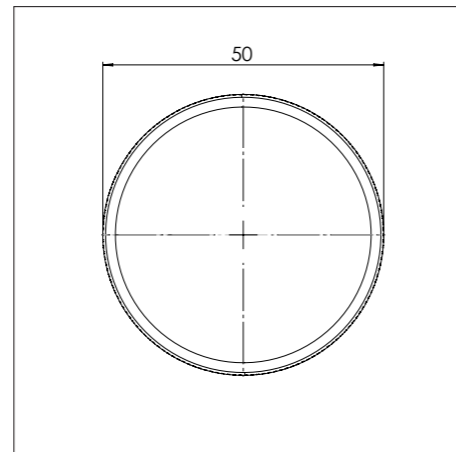

5. **Control knob**
ALUMINUM/GLASS

6. **Cassette**
ALUMINUM

Induction zones

Small zone

SMALL ZONE

NOM. POWER
1400 Watt
MIN. DIAM. PAN
110 mm

MAX. POWER
2100 Watt
MAX. DIAM. PAN
210 mm

Large zone

LARGE ZONE

NOM. POWER
2300 Watt
MIN. DIAM. PAN
110 mm

MAX. POWER
3000 Watt
MAX. DIAM. PAN
250 mm

Control knob

3D-visualization of Top Side knob

3D-visualization Front Side knob

Dimensions control knob

Front view

Top view

Control knob

Technical information

Bovenaanzicht / Top view

Technical information

Onderaanzicht / Bottom view

Vooranzicht / Front view

Zijaanzicht / Side view