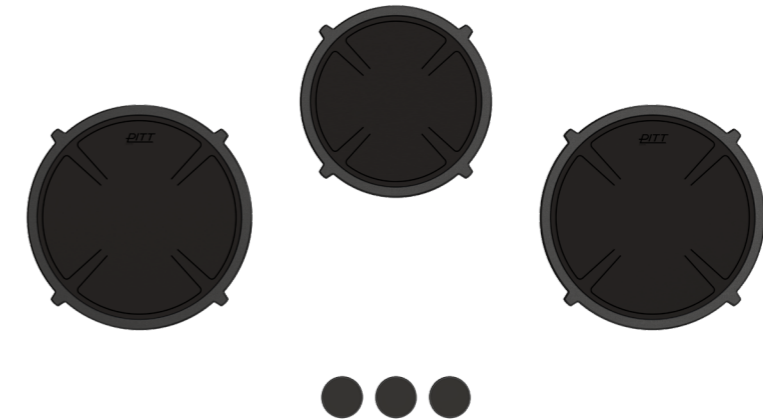

Technical drawing

Onderaanzicht / Bottom view

Vooraanzicht / Front view

Zijaanzicht / Side view

Hole pattern

Hole pattern
DXF file

Technical information

Model	Colo Top Side
Type zones	2x large zones, 1x small zone
Editions	Black (fully black)
Automatic pan detection	✓
Power levels	0 - 10 + Boost
Nominal voltage 1	220-240 V, 2N~
Nominal voltage 2	380-415 V, 2N~
Maximum power	6680 W