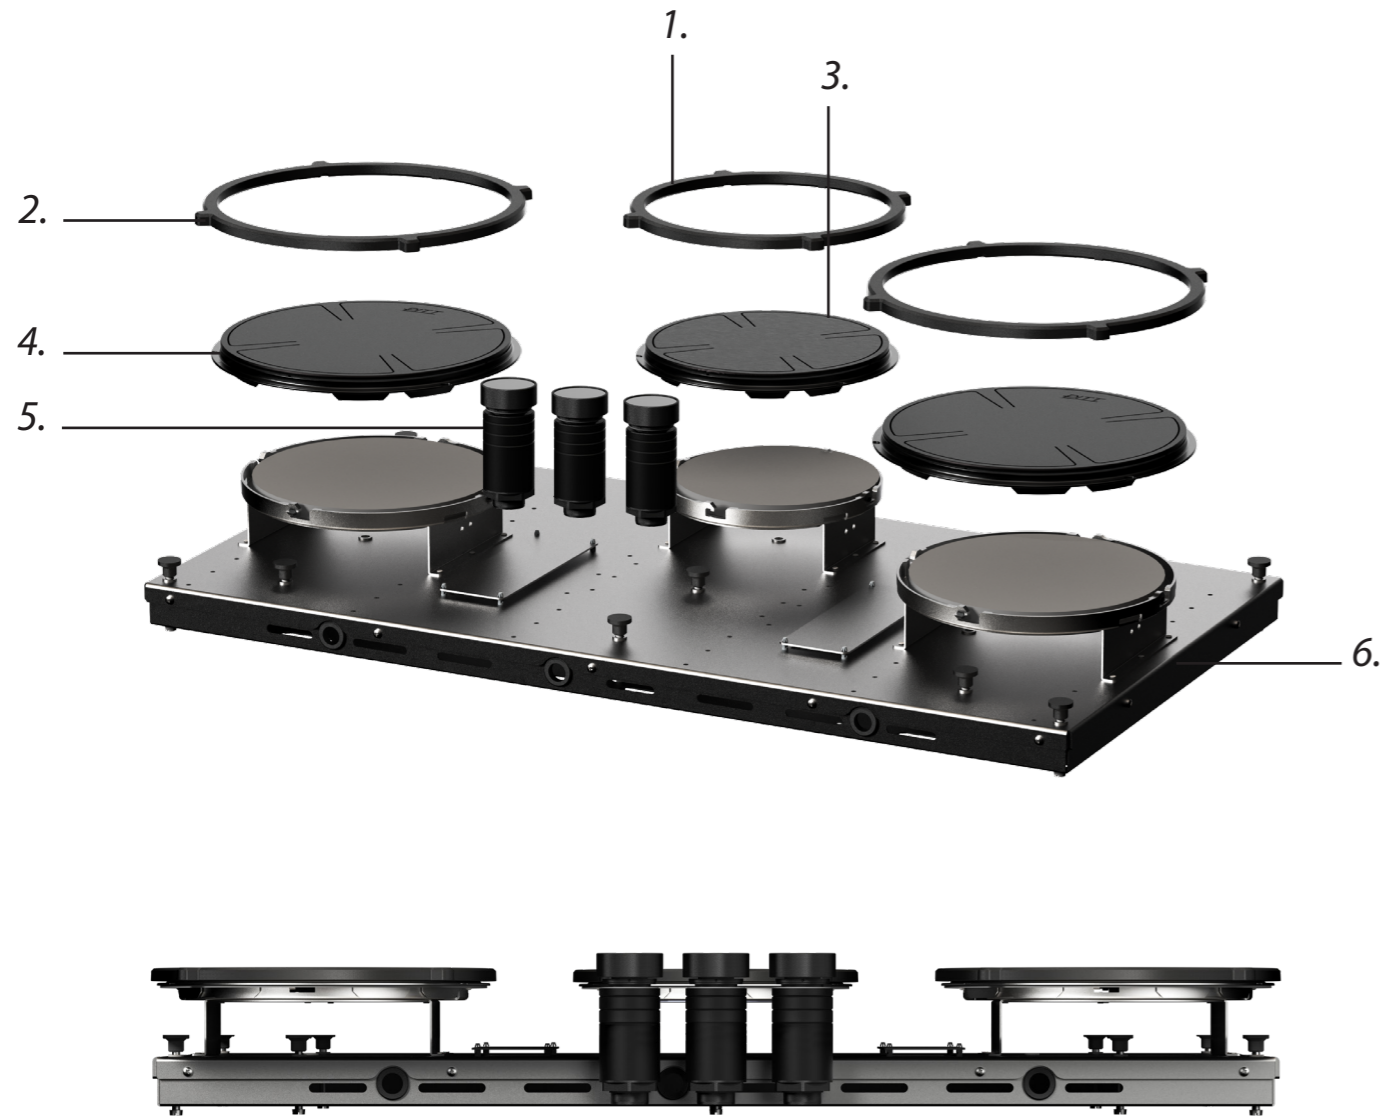

Made in Holland

PITT
COOKING

Induction

Colo-I

Top Side

Exploded view

1. **Decorative ring small**
PVD COATED ALUMINUM

2. **Decorative ring large**
PVD COATED ALUMINUM

3. **Induction zone small**
PVD COATED ALUMINUM/ CERAMIC GLASS

4. **Induction zone large**
PVD COATED ALUMINUM/ CERAMIC GLASS

5. **Control knob**
ALUMINUM/GLASS

6. **Cassette**
ALUMINUM

Induction zones

Small zone

LARGE ZONE

NOM. POWER
2300 Watt
MIN. DIAM. PAN
110 mm

MAX. POWER
3000 Watt
MAX. DIAM. PAN
250 mm

Control knob

3D-visualization of Top Side knob

3D-visualization Front Side knob

Dimensions control knob

Front view

Hole pattern

Hole pattern
DXF file

Technical information

Model	Colo Front Side
Type zones	2x large zones, 1x small zone
Editions	Black (fully black)
Automatic pan detection	✓
Power levels	0 - 10 + Boost
Nominal voltage 1	220-240 V, 2N~
Nominal voltage 2	380-415 V, 2N~
Maximum power	6680 W
Netto weight	16 kg