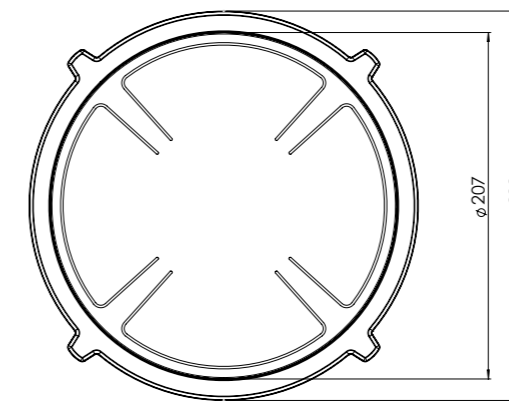

Exploded view

1. **Decorative ring small**
PVD COATED ALUMINUM

2. **Decorative ring large**
PVD COATED ALUMINUM

3. **Induction zone small**
PVD COATED ALUMINUM/ CERAMIC GLASS

4. **Induction zone large**
PVD COATED ALUMINUM/ CERAMIC GLASS

5. **Control knob**
ALUMINUM/GLASS

6. **Cassette**
ALUMINUM

Induction zones

Small zone

SMALL ZONE

NOM. POWER
1400 Watt
MIN. DIAM. PAN
110 mm

MAX. POWER
2100 Watt
MAX. DIAM. PAN
210 mm

Large zone

LARGE ZONE

NOM. POWER
2300 Watt
MIN. DIAM. PAN
110 mm

MAX. POWER
3000 Watt
MAX. DIAM. PAN
250 mm

Control knob

3D-visualization of Top Side knob

3D-visualization Front Side knob

Dimensions control knob

Front view