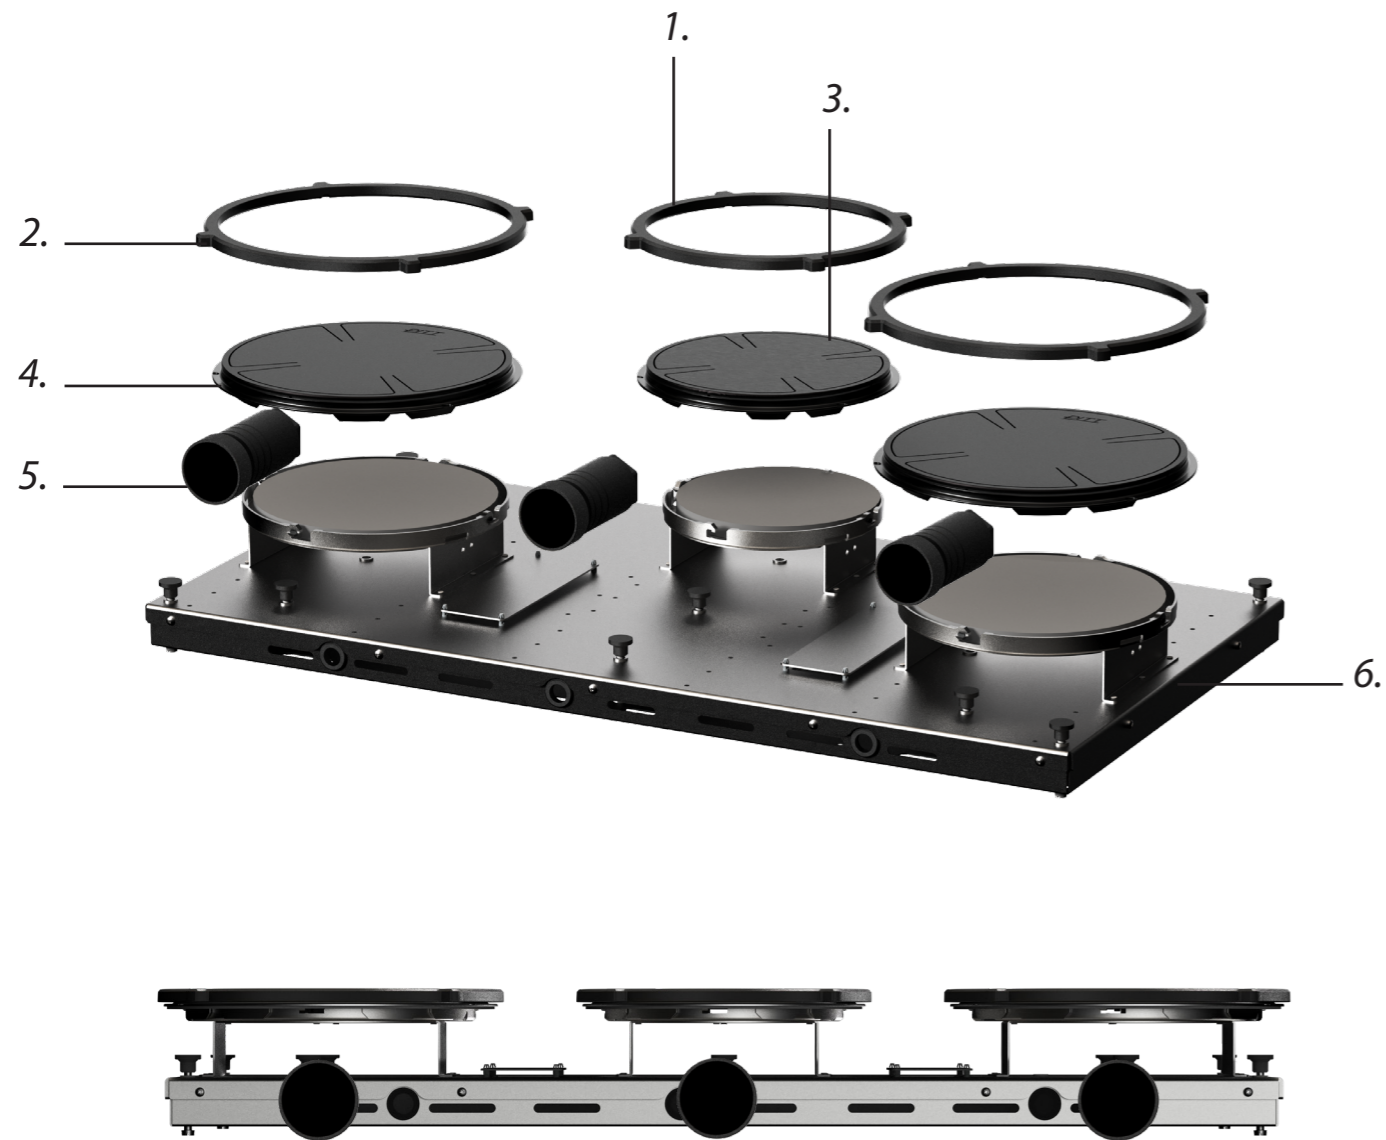

Netto weight

16 kg

Installation and handling instructions

Installation manual induction

User manual induction

Made in Holland

PITT
COOKING

Induction
Colo-I
Front Side

Exploded view

1. **Decorative ring small**
PVD COATED ALUMINUM

2. **Decorative ring large**
PVD COATED ALUMINUM

3. **Induction zone small**
PVD COATED ALUMINUM/ CERAMIC GLASS

4. **Induction zone large**
PVD COATED ALUMINUM/ CERAMIC GLASS

5. **Control knob**
ALUMINUM/GLASS

6. **Cassette**
ALUMINUM

Induction zones

Small zone

SMALL ZONE

NOM. POWER
1400 Watt
MIN. DIAM. PAN
110 mm

MAX. POWER
2100 Watt
MAX. DIAM. PAN
210 mm

Large zone

LARGE ZONE

NOM. POWER
2300 Watt
MIN. DIAM. PAN
110 mm

MAX. POWER
3000 Watt
MAX. DIAM. PAN
250 mm

Control knob

3D-visualization of Top Side knob

3D-visualization Front Side knob

Dimensions control knob

Front view