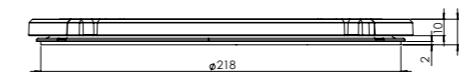

Exploded view

1. **Decorative ring small**
PVD COATED ALUMINUM

2. **Decorative ring large**
PVD COATED ALUMINUM

3. **Induction zone small**
PVD COATED ALUMINUM/ CERAMIC GLASS

4. **Induction zone large**
PVD COATED ALUMINUM/ CERAMIC GLASS

5. **Control knob**
ALUMINUM/GLASS

6. **Cassette**
ALUMINUM

Induction zones

Small zone

SMALL ZONE

NOM. POWER
1400 Watt
MIN. DIAM. PAN
110 mm

MAX. POWER
2100 Watt
MAX. DIAM. PAN
210 mm

Large zone