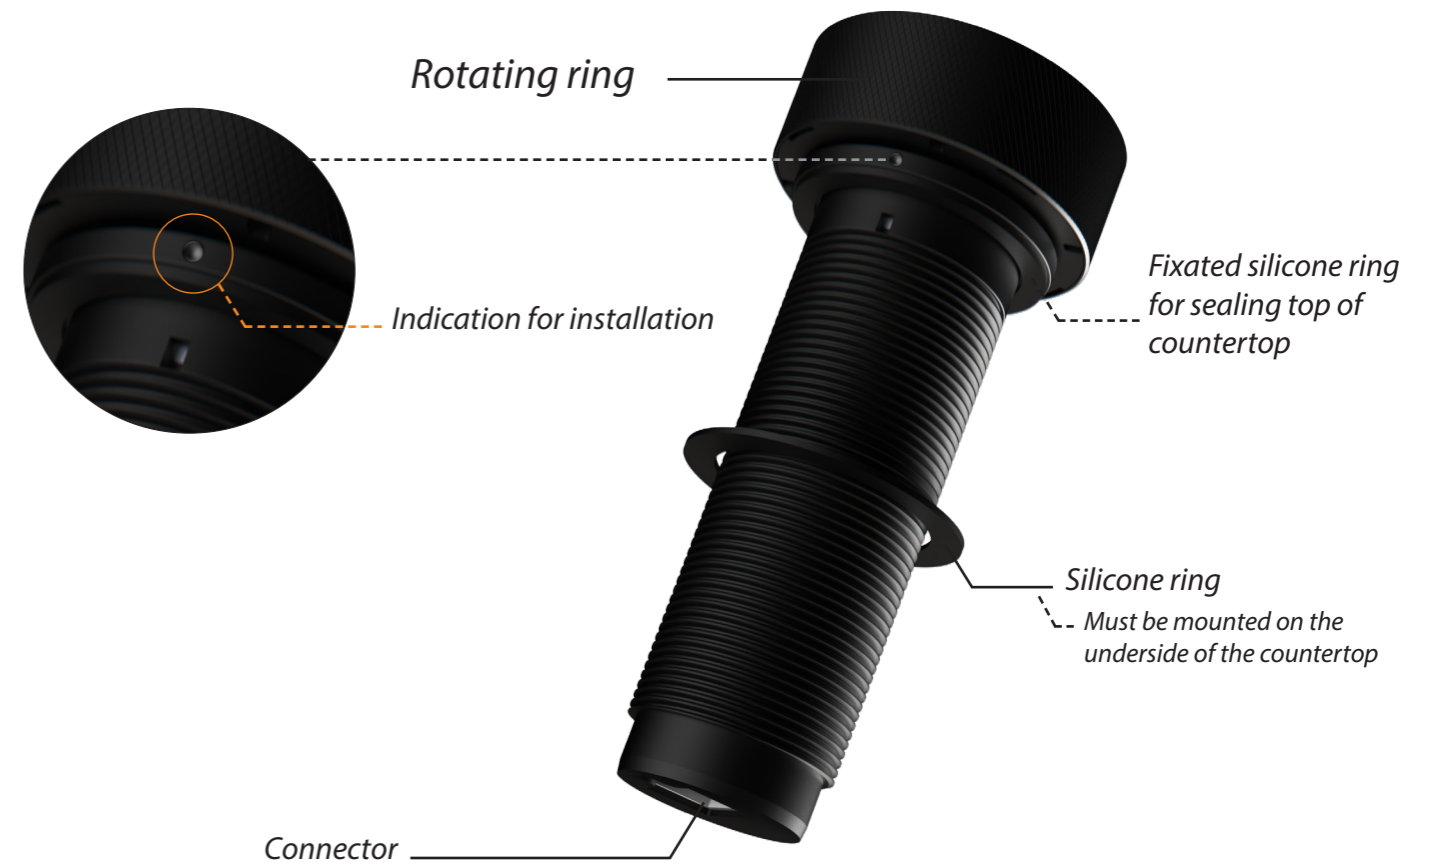

3D-visualization of Top Side knob

3D-visualization Front Side knob

Dimensions control knob

Front view

Top view

Control knob

Technical drawing

Bovenaanzicht / Top view