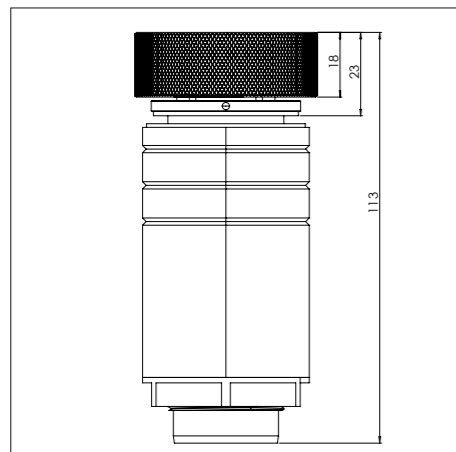

SMALL ZONE

NOM. POWER
1400 Watt
MIN. DIAM. PAN
110 mm

MAX. POWER
2100 Watt
MAX. DIAM. PAN
210 mm

Large zone

LARGE ZONE

NOM. POWER
2300 Watt
MIN. DIAM. PAN
110 mm

MAX. POWER
3000 Watt
MAX. DIAM. PAN
250 mm

Control knob

3D-visualization of Top Side knob

3D-visualization Front Side knob

Dimensions control knob

Front view

Top view

Control knob

Technical drawing

Bovenaanzicht / Top view

Technical drawing

Onderaanzicht / Bottom view

Vooraanzicht / Front view

Zijaanzicht / Side view

Hole pattern

Hole pattern
DXF file

Technical information

Model	Colo Top Side
Type zones	2x large zones, 1x small zone
Editions	Black (fully black)
Automatic pan detection	✓
Power levels	0 - 10 + Boost
Nominal voltage 1	220-240 V, 2N~
Nominal voltage 2	380-415 V, 2N~
Maximum power	6680 W

LARGE ZONE

NOM. POWER
2300 Watt
MIN. DIAM. PAN
110 mm

MAX. POWER
3000 Watt
MAX. DIAM. PAN
250 mm

Control knob

3D-visualization of Top Side knob

3D-visualization Front Side knob

Dimensions control knob

Front view