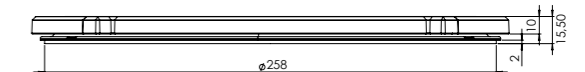

3. **Induction zone small**
PVD COATED ALUMINUM/ CERAMIC GLASS

4. **Induction zone large**
PVD COATED ALUMINUM/ CERAMIC GLASS

5. **Control knob**
ALUMINUM/GLASS

6. **Cassette**
ALUMINUM

Induction zones

Small zone

SMALL ZONE

NOM. POWER
1400 Watt
MIN. DIAM. PAN
110 mm

MAX. POWER
2100 Watt
MAX. DIAM. PAN
210 mm

Large zone

LARGE ZONE

NOM. POWER
2300 Watt
MIN. DIAM. PAN
110 mm

MAX. POWER
3000 Watt
MAX. DIAM. PAN
250 mm

Control knob