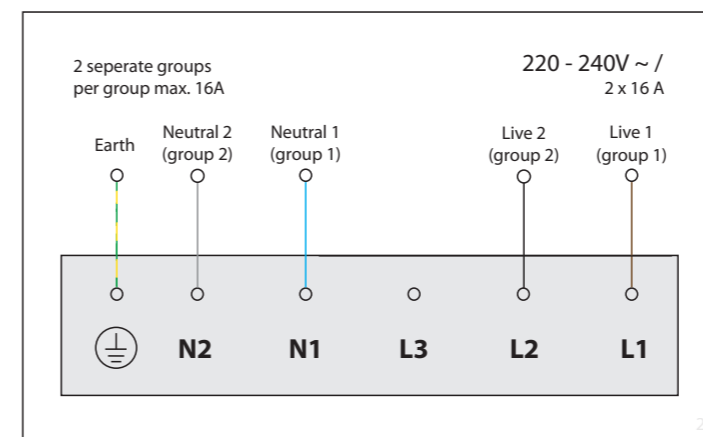

Model	Colo Top Side
Type zones	2x large zones, 1x small zone
Editions	Black (fully black)
Automatic pan detection	✓
Power levels	0 - 10 + Boost
Nominal voltage 1	220-240 V, 2N~
Nominal voltage 2	380-415 V, 2N~
Maximum power	6680 W

Netto weight

16 kg