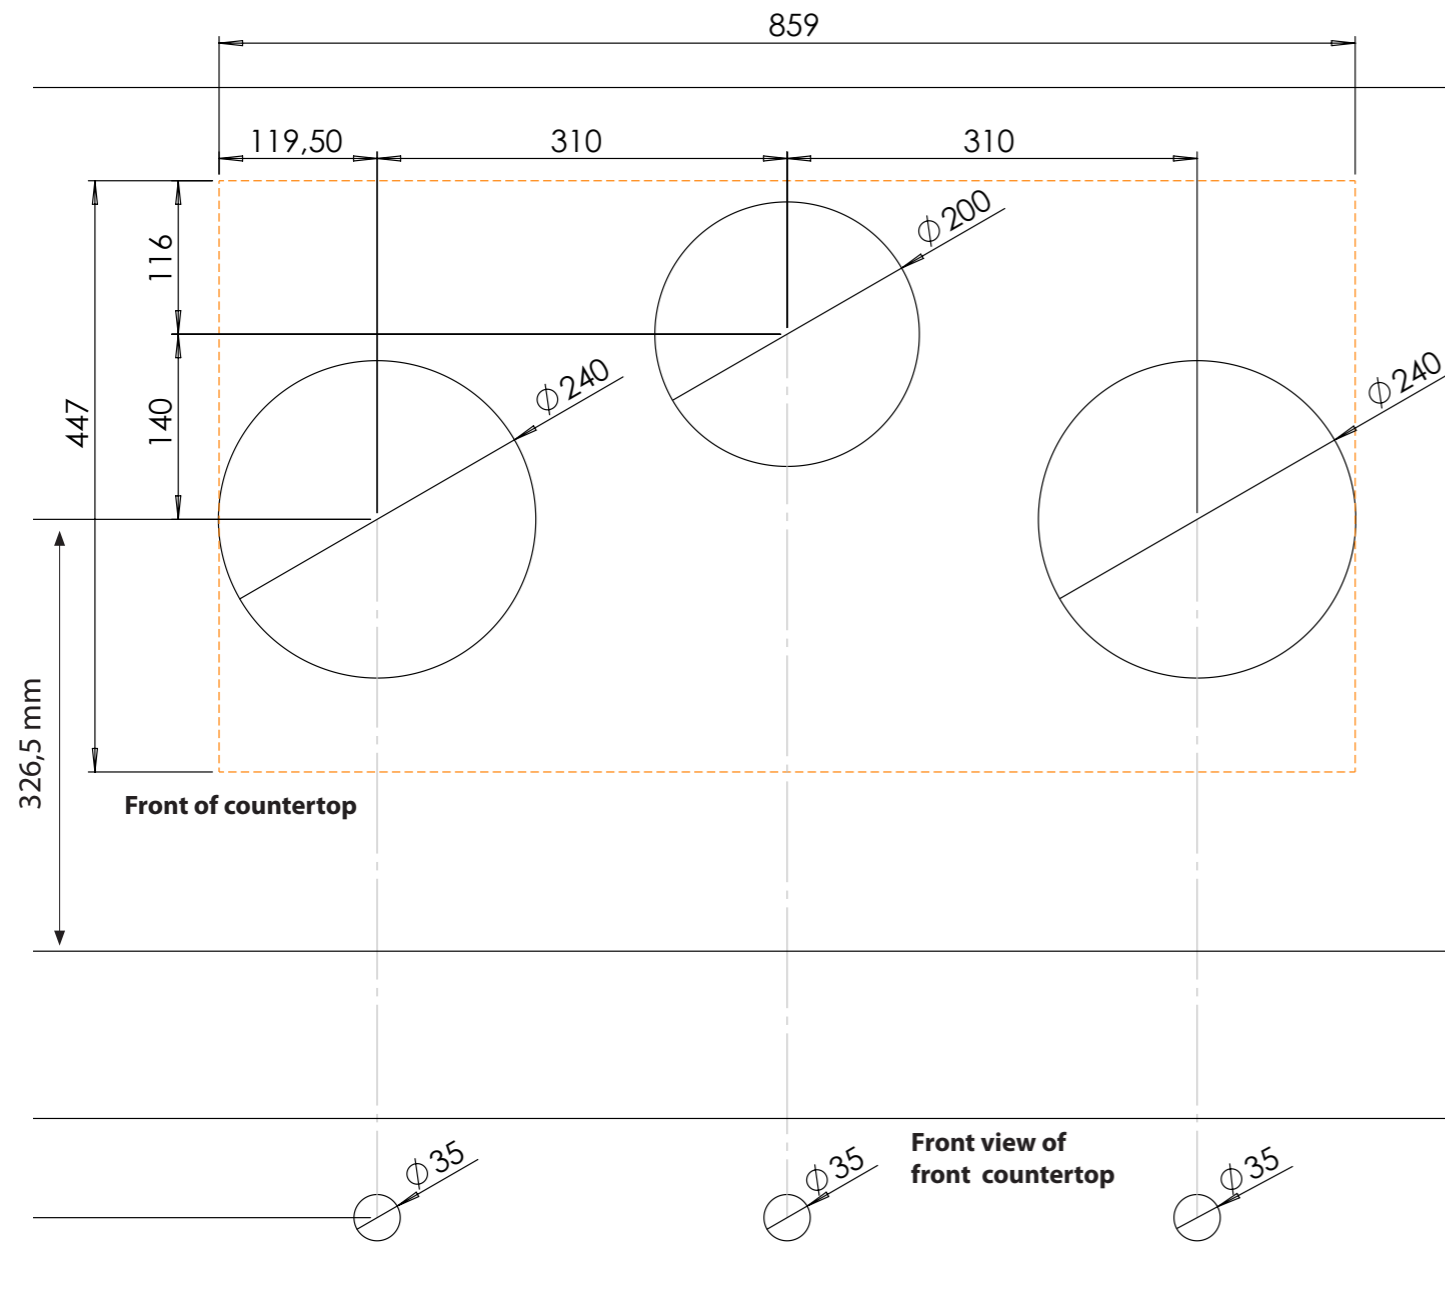

5. **Control knob**
ALUMINUM/GLASS

6. **Cassette**
ALUMINUM

Induction zones

Small zone

SMALL ZONE

NOM. POWER
1400 Watt
MIN. DIAM. PAN
110 mm

MAX. POWER
2100 Watt
MAX. DIAM. PAN
210 mm

Large zone

LARGE ZONE

NOM. POWER
2300 Watt
MIN. DIAM. PAN
110 mm

MAX. POWER
3000 Watt
MAX. DIAM. PAN
250 mm

Control knob

3D-visualization of Top Side knob

3D-visualization Front Side knob

Dimensions control knob

Front view

Top view

Control knob

Technical information

Bovenaanzicht / Top view

Technical information

Onderaanzicht / Bottom view

Vooranzicht / Front view

Zijaanzicht / Side view

Hole pattern

Hole pattern
DXF file

Technical information

Model	Colo Front Side
Type zones	2x large zones, 1x small zone
Editions	Black (fully black)
Automatic pan detection	✓
Power levels	0 - 10 + Boost
Nominal voltage 1	220-240 V, 2N~
Nominal voltage 2	380-415 V, 2N~
Maximum power	6680 W
Netto weight	16 kg