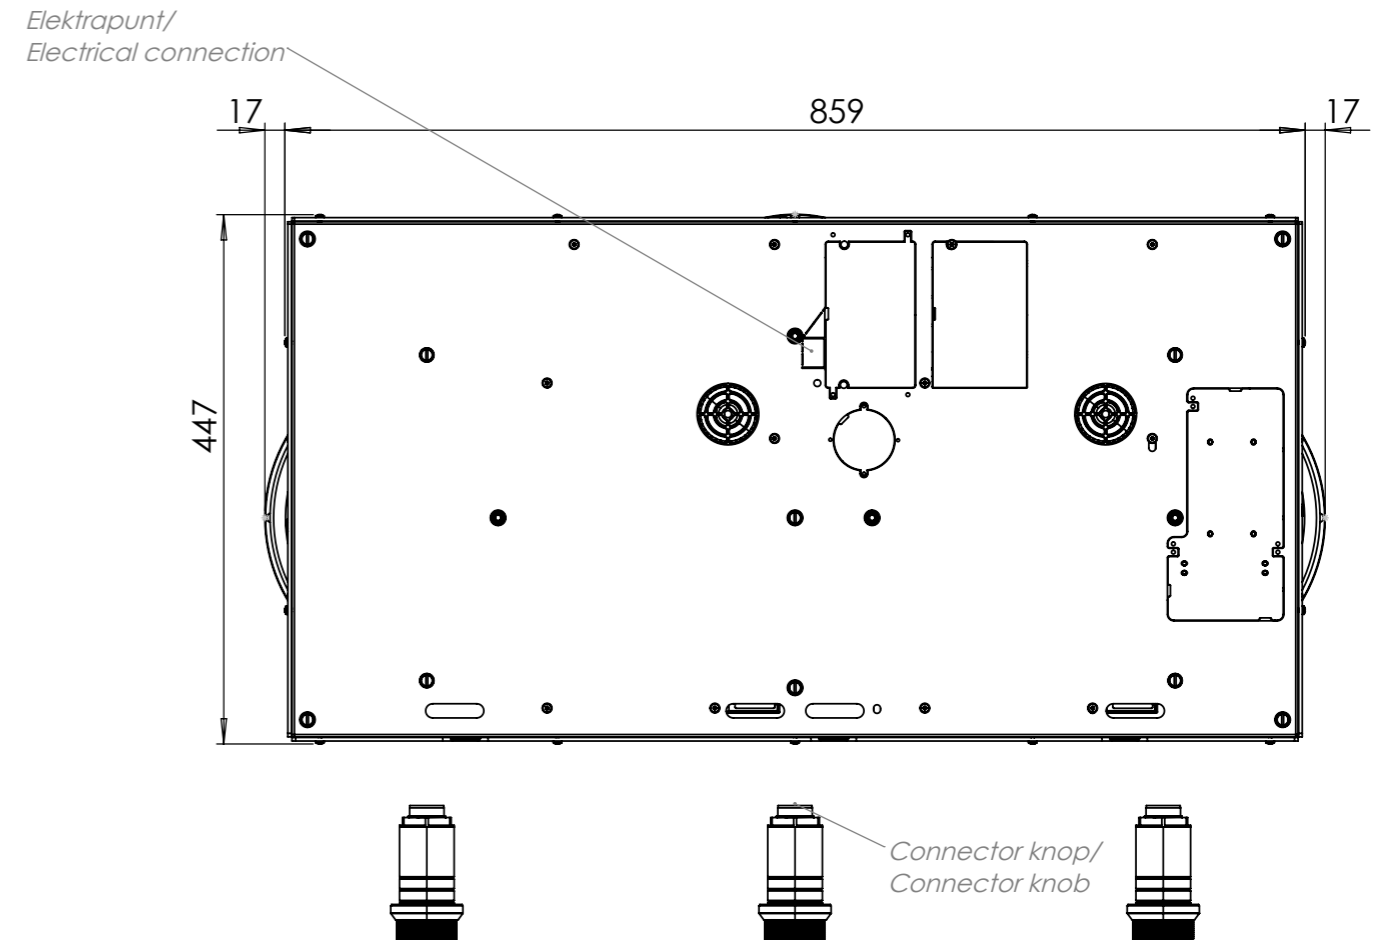

5. **Control knob**
ALUMINUM/GLASS

6. **Cassette**
ALUMINUM

Induction zones

Small zone

SMALL ZONE

NOM. POWER
1400 Watt
MIN. DIAM. PAN
110 mm

MAX. POWER
2100 Watt
MAX. DIAM. PAN
210 mm

Large zone

LARGE ZONE

NOM. POWER
2300 Watt
MIN. DIAM. PAN
110 mm

MAX. POWER
3000 Watt
MAX. DIAM. PAN
250 mm

Control knob

3D-visualization of Top Side knob

3D-visualization Front Side knob

Dimensions control knob

Front view

Top view

Control knob

Technical information

Bovenaanzicht / Top view

Technical information

Onderaanzicht / Bottom view

Vooranzicht / Front view

Zijaanzicht / Side view

Hole pattern

Hole pattern
DXF file

Technical information

Model	Colo Front Side
Type zones	2x large zones, 1x small zone
Editions	Black (fully black)
Automatic pan detection	✓
Power levels	0 - 10 + Boost
Nominal voltage 1	220-240 V, 2N~
Nominal voltage 2	380-415 V, 2N~
Maximum power	6680 W
Netto weight	16 kg