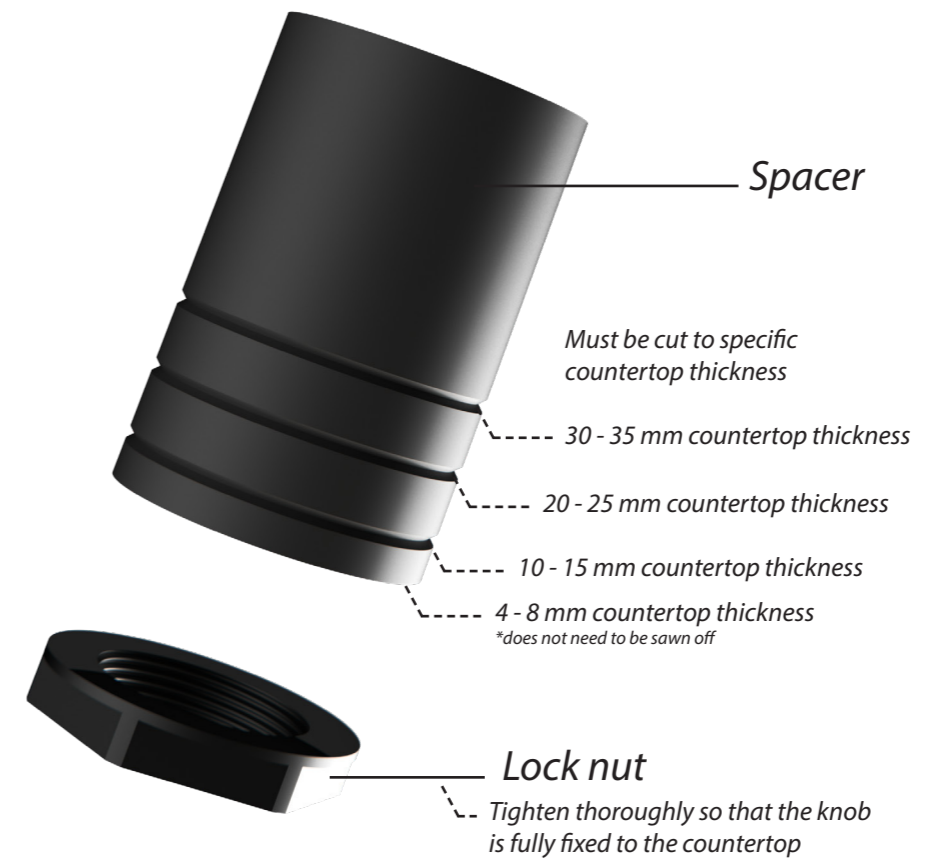

3D-visualization of Top Side knob

3D-visualization Front Side knob

Dimensions control knob

Front view

Top view

Control knob

Technical drawing

Bovenaanzicht / Top view