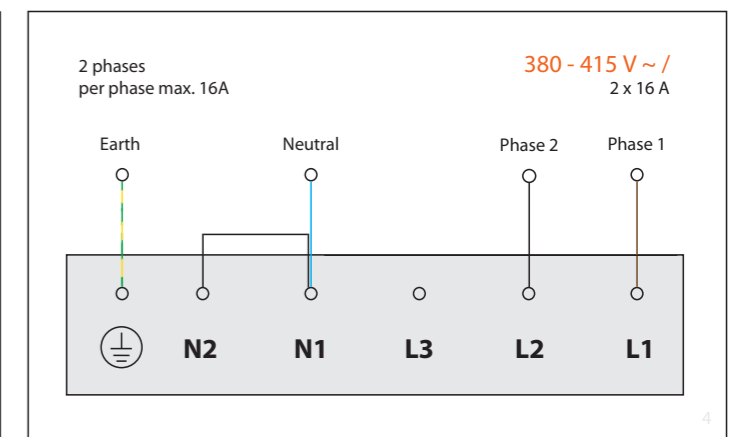

Model	Colo Top Side
Type zones	2x large zones, 1x small zone
Editions	Black (fully black)
Automatic pan detection	✓
Power levels	0 - 10 + Boost
Nominal voltage 1	220-240 V, 2N~
Nominal voltage 2	380-415 V, 2N~
Maximum power	6680 W

Netto weight

16 kg