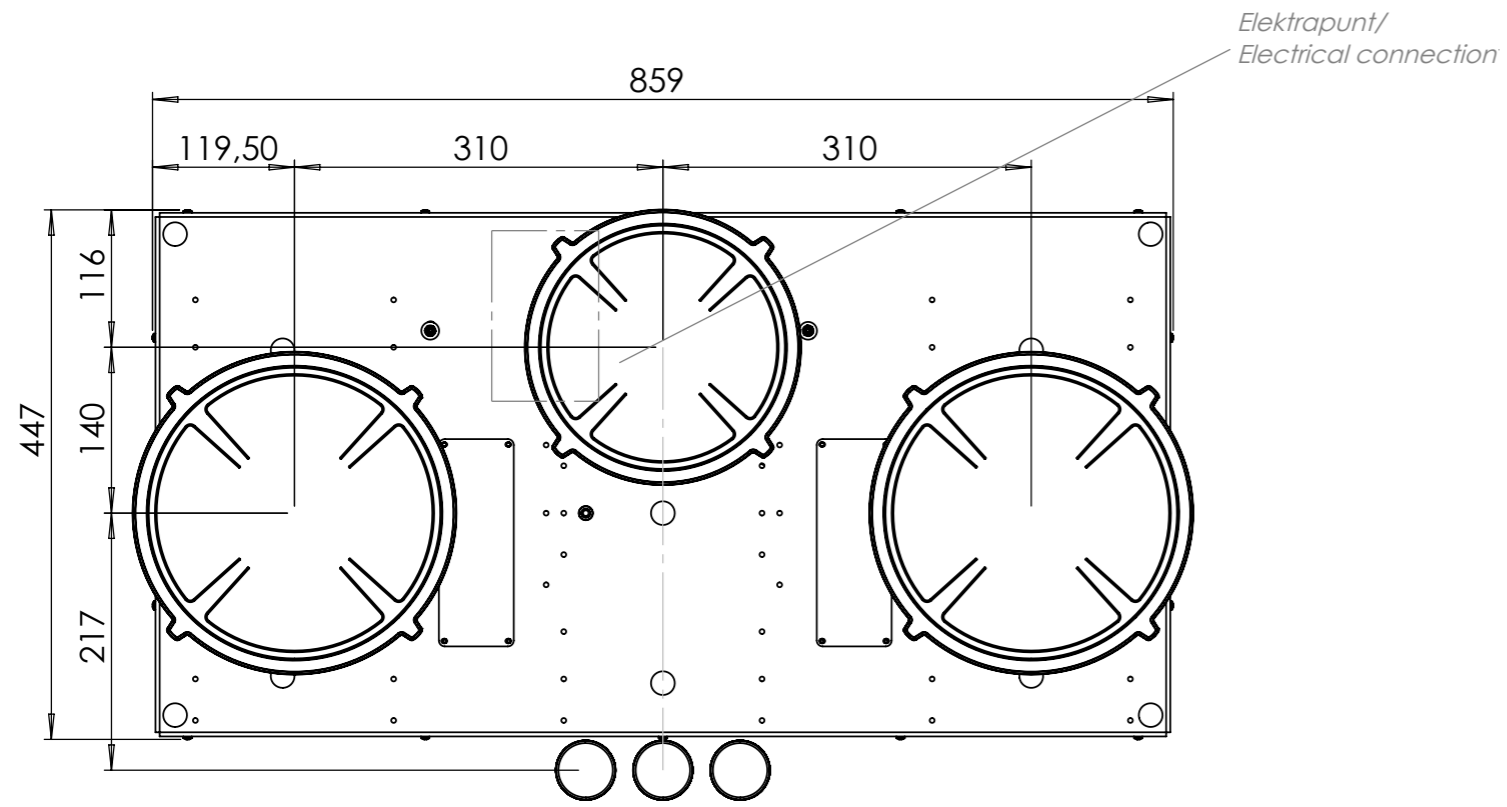

3D-visualization of Top Side knob

3D-visualization Front Side knob

Dimensions control knob

Front view

Top view

Control knob

Technical drawing

Bovenaanzicht / Top view

Technical drawing

Onderaanzicht / Bottom view

Vooraanzicht / Front view

Zijaanzicht / Side view

Hole pattern

Hole pattern
DXF file

Technical information

Model	Colo Top Side
Type zones	2x large zones, 1x small zone
Editions	Black (fully black)
Automatic pan detection	✓
Power levels	0 - 10 + Boost
Nominal voltage 1	220-240 V, 2N~
Nominal voltage 2	380-415 V, 2N~
Maximum power	6680 W

5. **Control knob**
ALUMINUM/GLASS

6. **Cassette**
ALUMINUM

Induction zones

Small zone

SMALL ZONE

NOM. POWER
1400 Watt
MIN. DIAM. PAN
110 mm

MAX. POWER
2100 Watt
MAX. DIAM. PAN
210 mm

Large zone

LARGE ZONE

NOM. POWER
2300 Watt
MIN. DIAM. PAN
110 mm

MAX. POWER
3000 Watt
MAX. DIAM. PAN
250 mm

Control knob

3D-visualization of Top Side knob

3D-visualization Front Side knob

Dimensions control knob

Front view