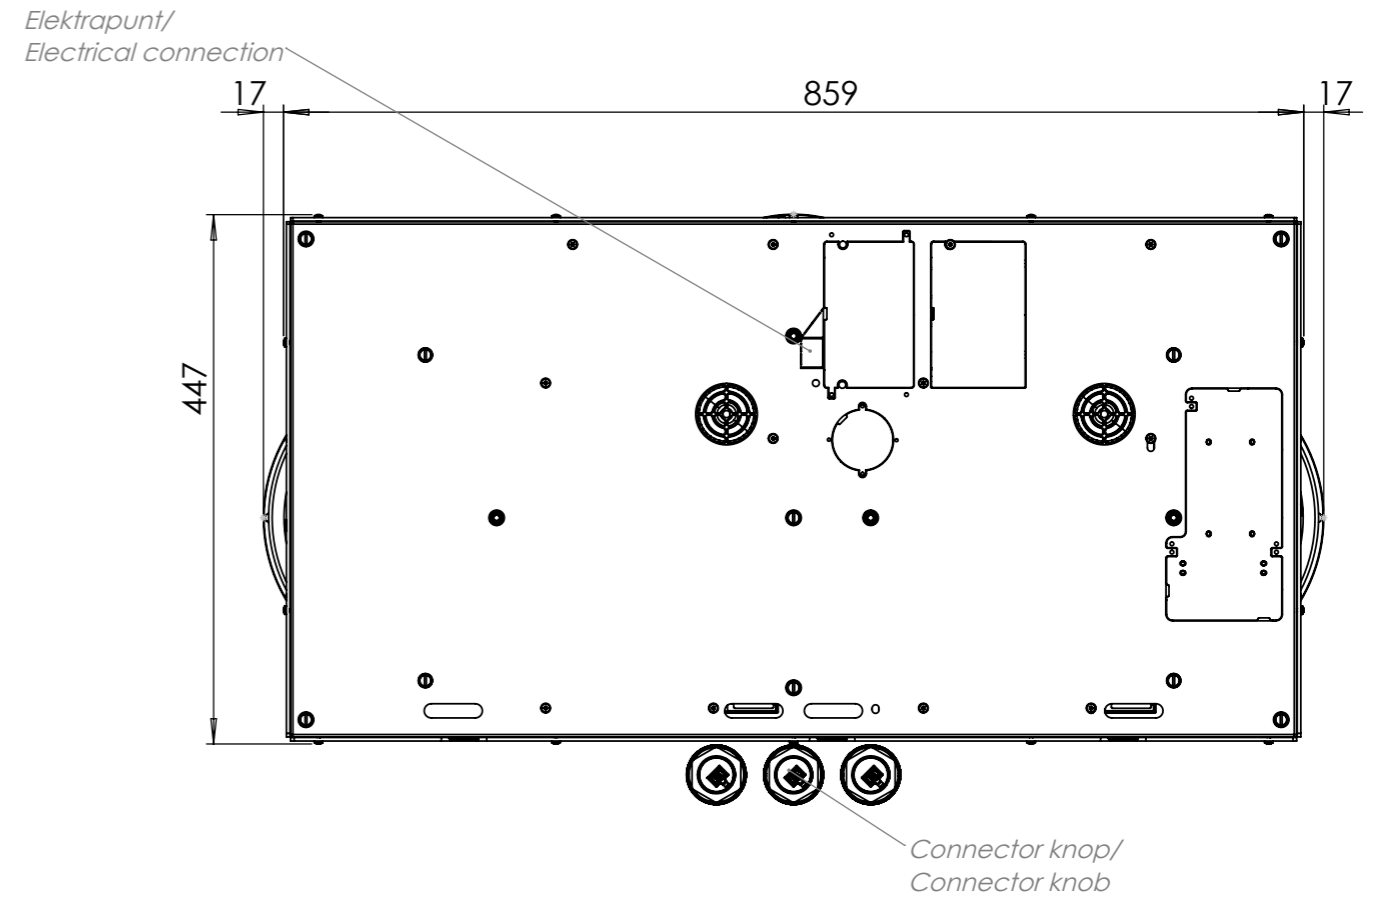

Technical drawing

Onderaanzicht / Bottom view