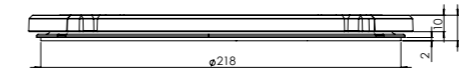

3. **Induction zone small**
PVD COATED ALUMINUM/ CERAMIC GLASS

4. **Induction zone large**
PVD COATED ALUMINUM/ CERAMIC GLASS

5. **Control knob**
ALUMINUM/GLASS

6. **Cassette**
ALUMINUM

Induction zones

Small zone

SMALL ZONE

NOM. POWER
1400 Watt
MIN. DIAM. PAN
110 mm

MAX. POWER
2100 Watt
MAX. DIAM. PAN
210 mm

Large zone

LARGE ZONE

NOM. POWER
2300 Watt
MIN. DIAM. PAN
110 mm

MAX. POWER
3000 Watt
MAX. DIAM. PAN
250 mm

Control knob