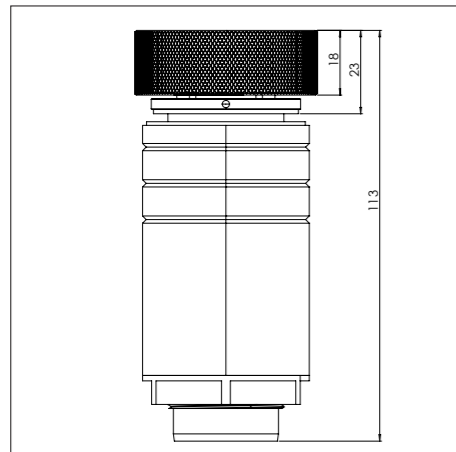

**110 mm**

MAX. POWER

**3000 Watt**

MAX. DIAM. PAN

**250 mm**

## Control knob

3D-visualization of Top Side knob

3D-visualization Front Side knob

## Dimensions control knob

Front view

Top view