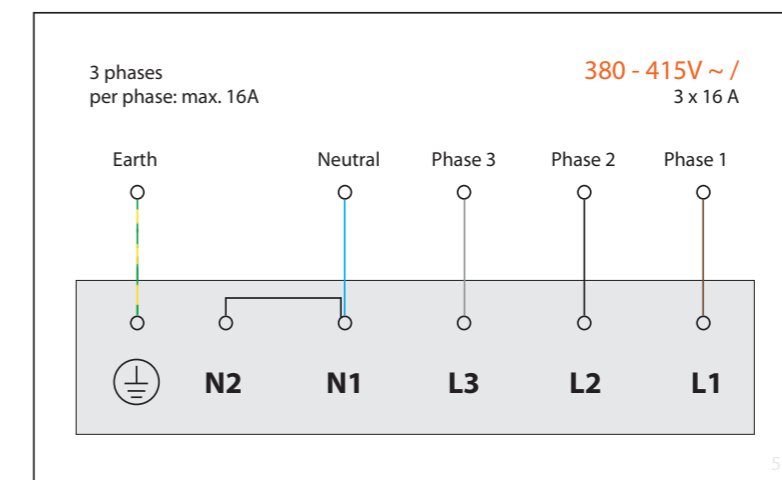

## Dimensions control knob

Front view

Top view

## Control knob

**Technical drawing**

**Bovenaanzicht / Top view**

**Technical drawing**

**Onderaanzicht / Bottom view**

**Vooraanzicht / Front view**

**Zijaanzicht / Side view**

## Hole pattern

Front of countertop

Front view of front countertop

Hole pattern  
DXF file

## Technical information

Model	Enep Front Side
Type zones	4x small zones, 1x large zone
Editions	Black (fully black)
Automatic pan detection	✓
Power levels	0 - 10 + Boost
Nominal voltage	380-415 V, 3N~
Maximum power	10360 W
Netto weight	18 kg