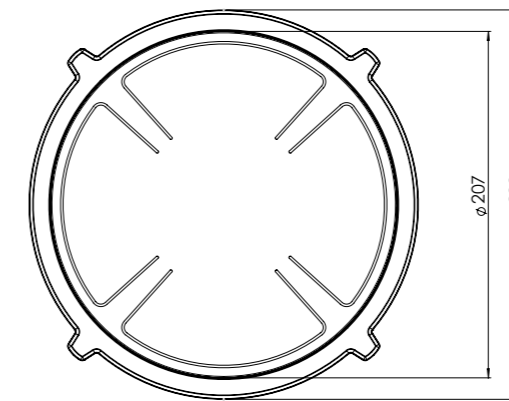

Induction zones

Small zone