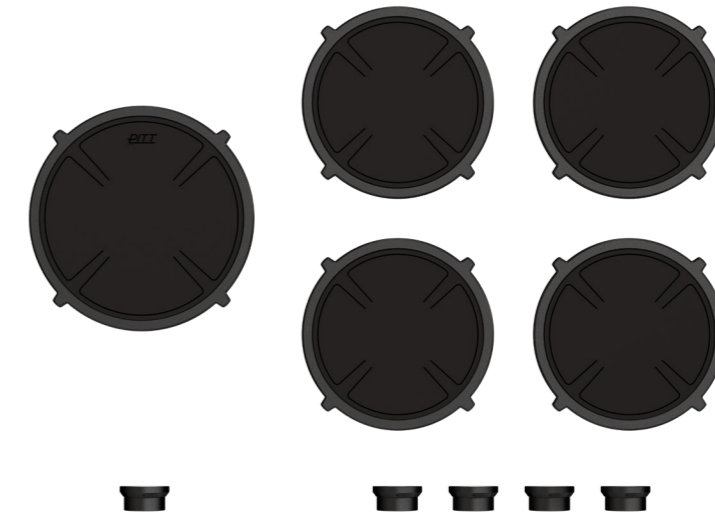

## Control knob

**Technical drawing**

**Bovenaanzicht / Top view**

**Technical drawing**

**Onderaanzicht / Bottom view**

**Vooraanzicht / Front view**

**Zijaanzicht / Side view**

## Technical information

Model	Enep Front Side
Type zones	4x small zones, 1x large zone
Editions	Black (fully black)
Automatic pan detection	✓
Power levels	0 - 10 + Boost
Nominal voltage	380-415 V, 3N~
Maximum power	10360 W
Netto weight	18 kg