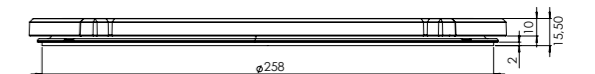

NOM. POWER

1400 Watt

MIN. DIAM. PAN

110 mm

MAX. POWER

2100 Watt

MAX. DIAM. PAN

210 mm

LARGE ZONE