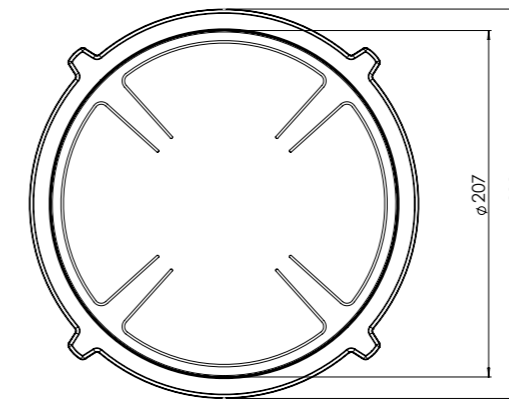

## Exploded view

1. **Decorative ring small**  
PVD COATED ALUMINUM

2. **Decorative ring large**  
PVD COATED ALUMINUM

3. **Induction zone small**  
PVD COATED ALUMINUM/ CERAMIC GLASS

4. **Induction zone large**  
PVD COATED ALUMINUM/ CERAMIC GLASS

## Induction zones

Small zone

SMALL ZONE

NOM. POWER

**1400 Watt**

MIN. DIAM. PAN

**110 mm**

MAX. POWER